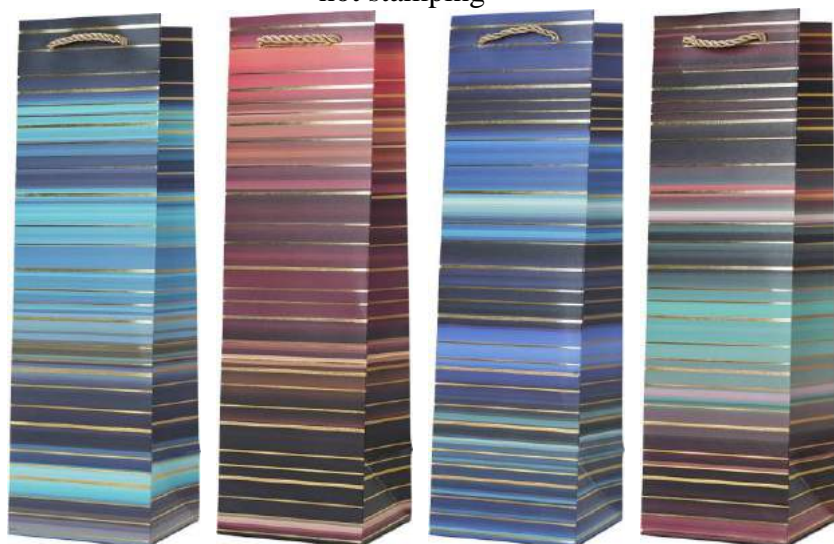

375 (mix 4 designs)

hot stamping