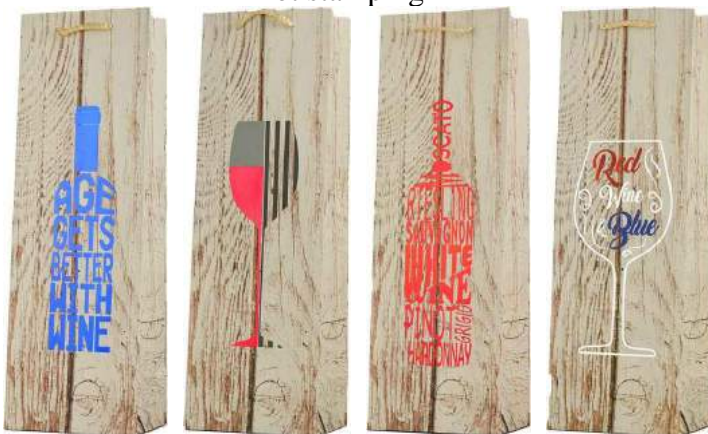

356 (mix 4 designs)

Hot stamping