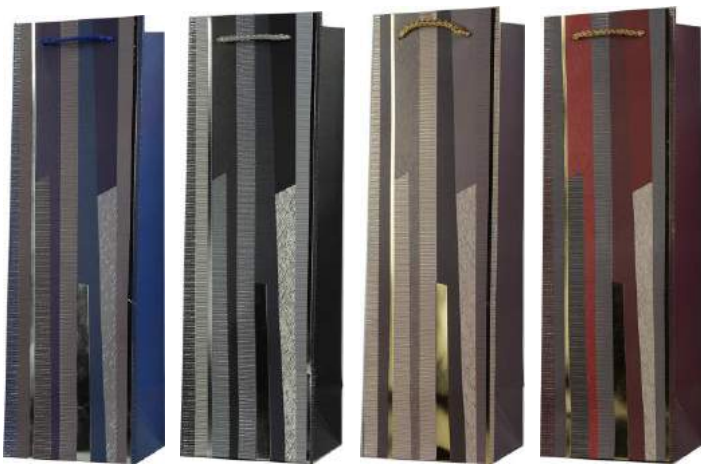

348

Hot stamping

294 (mix 4 designs)

LUXURY BOTTLE BAGS

HTY-022 GL PAPER 210gsm BOTTLE SIZE size 13,0cm x 36,0cm x 12,0cm

Hot stamping

318 (mix 3 designs)

Hot stamping